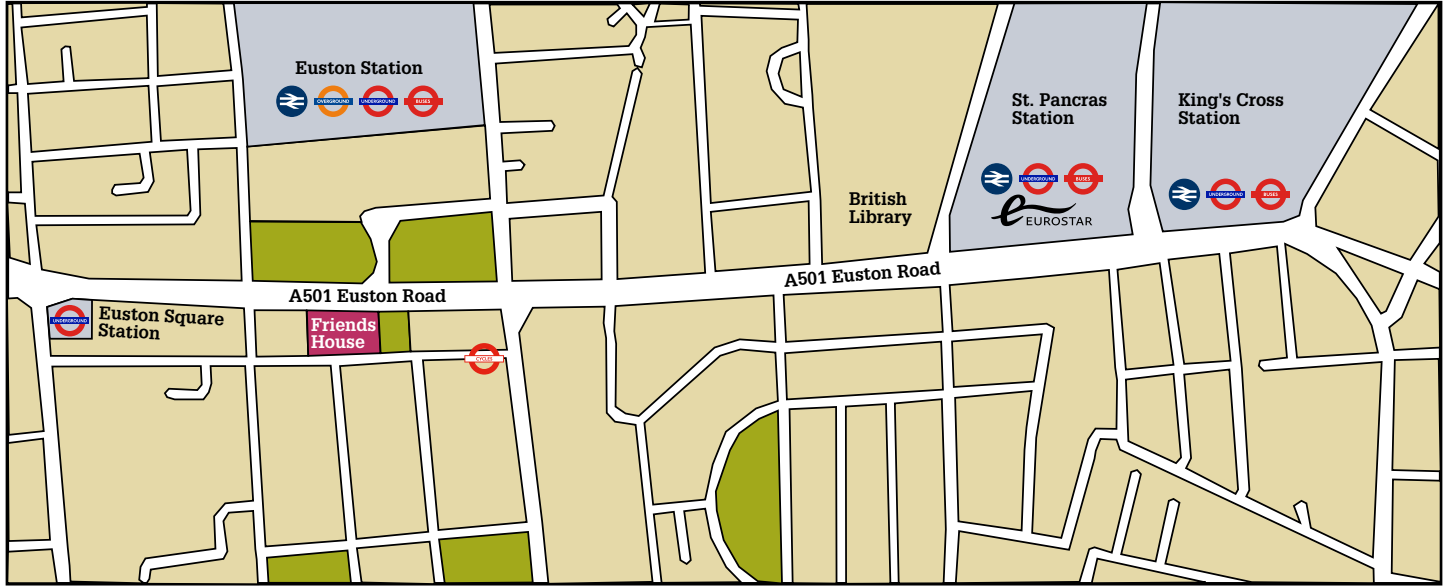

Getting to Friends House

Friends House is well served by local and national transport. Euston Station is located directly opposite Friends House, King's Cross and St. Pancras International Stations are just a short walk away. All major London terminals are easily reached from Euston.

2017 Edition v1.13/ap

Euston  3 minutes
 King's Cross  11 minutes
 St. Pancras International  12 minutes

Euston  3 minutes
 Euston Square  5 minutes

 Victoria 
 Circle  Metropolitan  Hammersmith & City

The nearest London Overground station is:
 Euston  3 minutes

Routes 18, 30, 73, 205 and 390 stop outside Friends House.
 Routes 10, 59, 68, 91, 168 and 253 stop nearby.

The nearest Santander Cycles hire point is:
 Endsleigh Gardens  1 minute

There is no on-site parking available at Friends House.